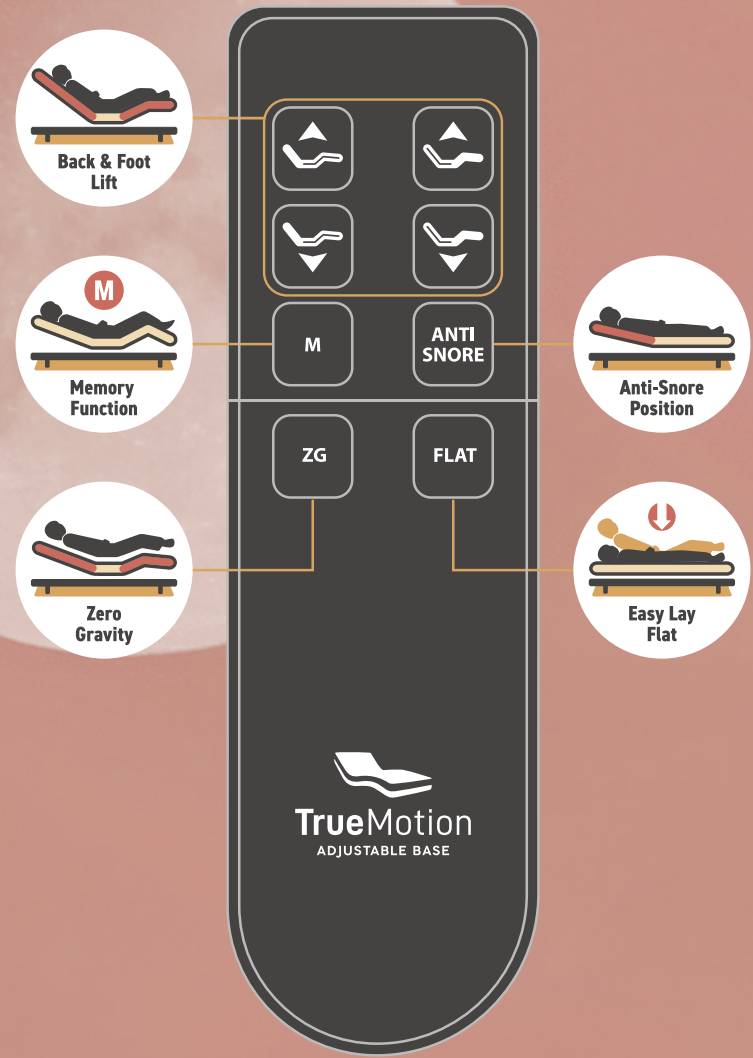

REMOTE CONTROL | MOBILE PHONE APP

The Seedling Bank

We plant a tree for every mattress sold!

Registered NDIS Provider

TrueMotion® | TM600

Remote Control & Mobile App Functions

Personalised Comfort

Manual Hi-Lo Adjustment

Fits Regular Base

Max Weight Capacity

Manual Functions & Usage

Relax in Zero Gravity,
unwind with massage;
the perfect antidote
for a busy day...

Phone App
& Remote

Australian
Design

10 Year Quality
Guarantee

Whether it's tailored sleep support, including massage or daily routines like reading or watching TV, the TM1100 adapts seamlessly to you. Enjoy Back and Foot Lift, Zero Gravity, Massage functions, Anti-Snore positioning, Memory preset and more – all designed for comfort, made effortless.