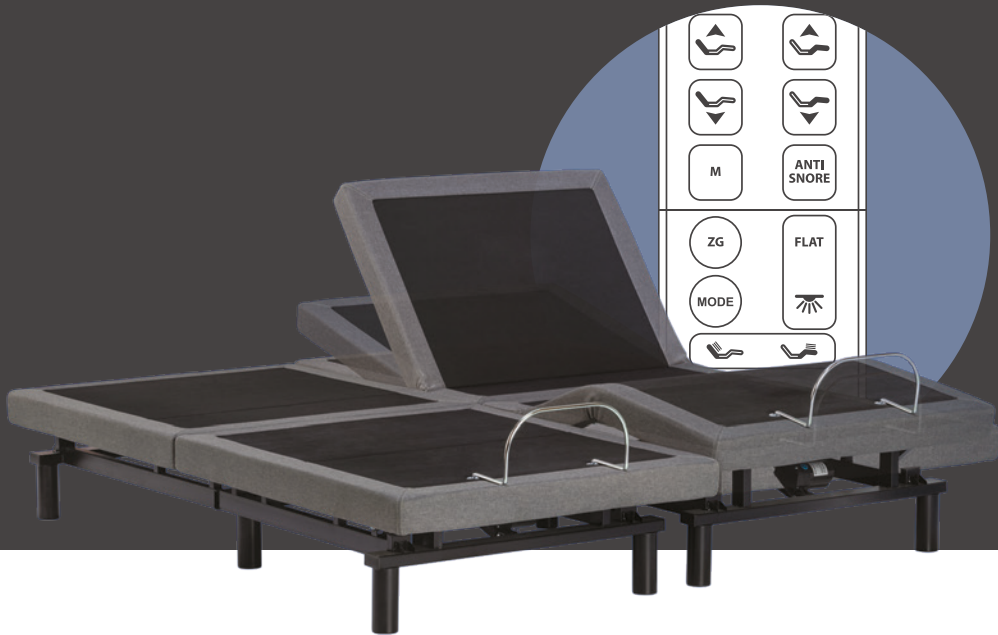

TrueMotion 1100 Features

REMOTE CONTROL | MOBILE PHONE APP