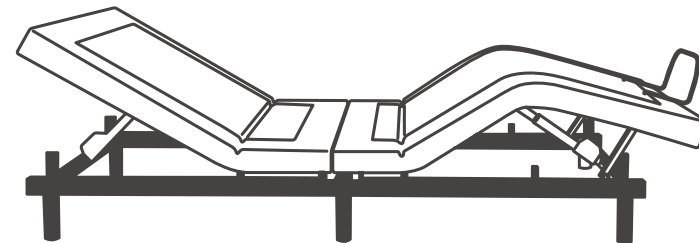

3 ADJUSTABLE HEIGHTS

Hi-Lo Manual Adjustment

425MM

350MM

275MM

AVAILABLE SIZES

LONG SINGLE | KING SINGLE | DOUBLE | QUEEN | KING | SPLIT KING

Size Information

Single (91 x 190) | Long Single (91 x 203) | King Single (107 x 203)
Double (137 x 190) | Queen (153 x 203) | King (183 x 203)

For complete comfort and support, pair with a TrueMotion mattress.