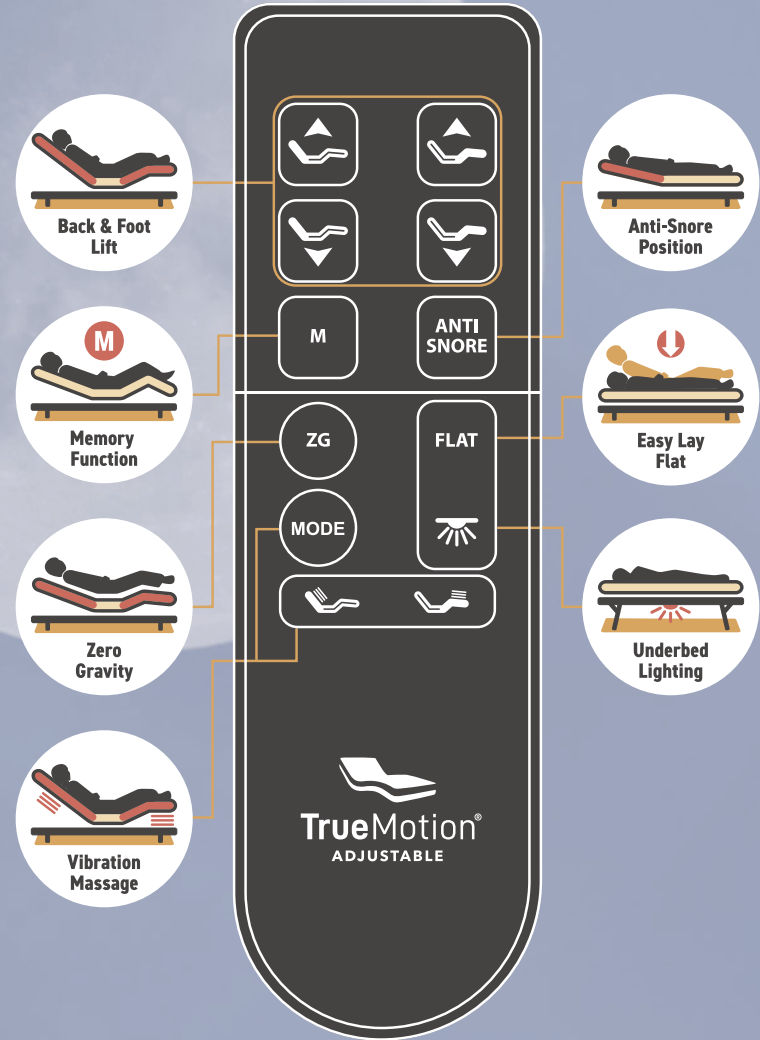

REMOTE CONTROL | MOBILE PHONE APP

We plant a tree for every mattress sold!

Registered NDIS Provider

10 Year Warranty

TrueMotion® | TM1100

Remote Control & Mobile App Functions

Manual Functions & Usage

Find the Right Fit for Your Lifestyle

TM600 LIFESTYLE | TM1100 PREMIUM

Whether you're looking for a smart, simple base to enhance your everyday comfort or premium features for a more tailored sleep experience, TrueMotion has the right option for you.

FEATURE/BENEFIT	TM600	TM1100
Wireless Remote & App	✓	✓
Back & Foot Lift	✓	✓
Zero Gravity Position	✓	✓
Anti-Snore Position	✓	✓
Flat Position Button	✓	✓
Reading / TV Preset	✓	✓ (Manual positioning via remote or app)
Massage Mode	✗	✓ Back & Foot Massage (pulse & continuous modes, adjustable intensity)
Memory Preset	✓	✓
Underbed Lighting	✗	✓
USB Charging Ports	✗	✓ Dual USB-A & USB-C (both sides on all sizes)
Height Options (Manual)	✓ 100mm, 150mm, 200mm, 350mm	✓ 275mm, 350mm, 425mm
Upholstery (Grey Fabric)	✓	✓
Mattress Compatibility	✓ Compatible with all TrueMotion mattresses	✓ Compatible with all TrueMotion mattresses
Dual or Universal Controls	✓ Dual control available on split king sizes	✓ Dual control available on split king sizes
Caster Wheel Compatible	✓ Optional lockable caster wheels	✓ Optional lockable caster wheels
Weight Capacity	✓ Supports up to 320kg	✓ Supports up to 320kg
NDIS Registered Provider	✓	✓
Warranty	✓ 10 year warranty	✓ 10 year warranty

Zero Gravity Position

Inspired by NASA, Zero-G positions your body to evenly distribute weight and reduce spinal pressure. Many users experience less tension, enhanced relaxation and better quality sleep.