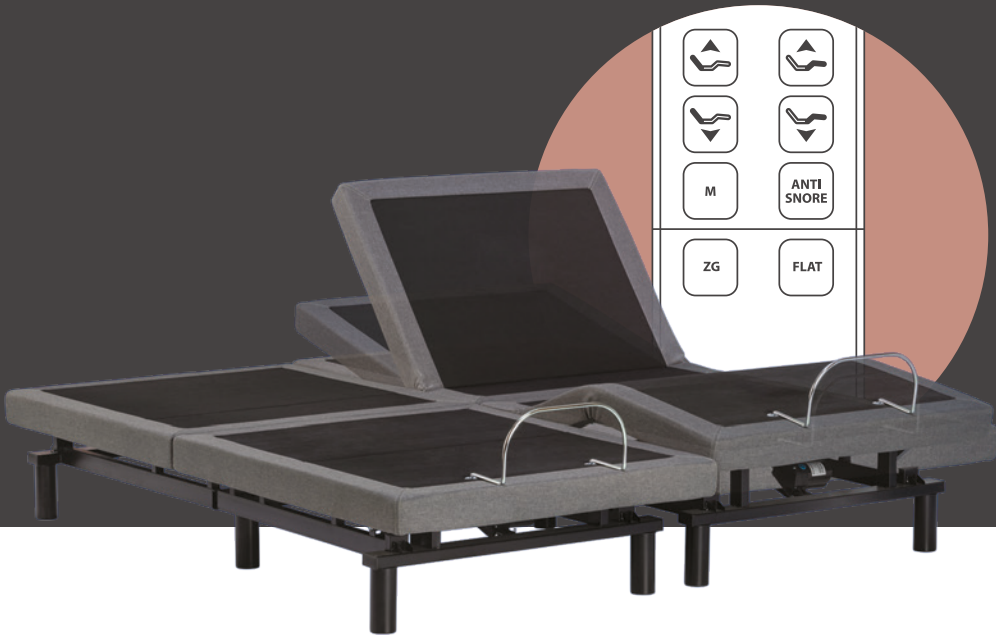

TrueMotion 600 Features

REMOTE CONTROL | MOBILE PHONE APP

The Seedling Bank

We plant a tree for every mattress sold!

Registered NDIS Provider